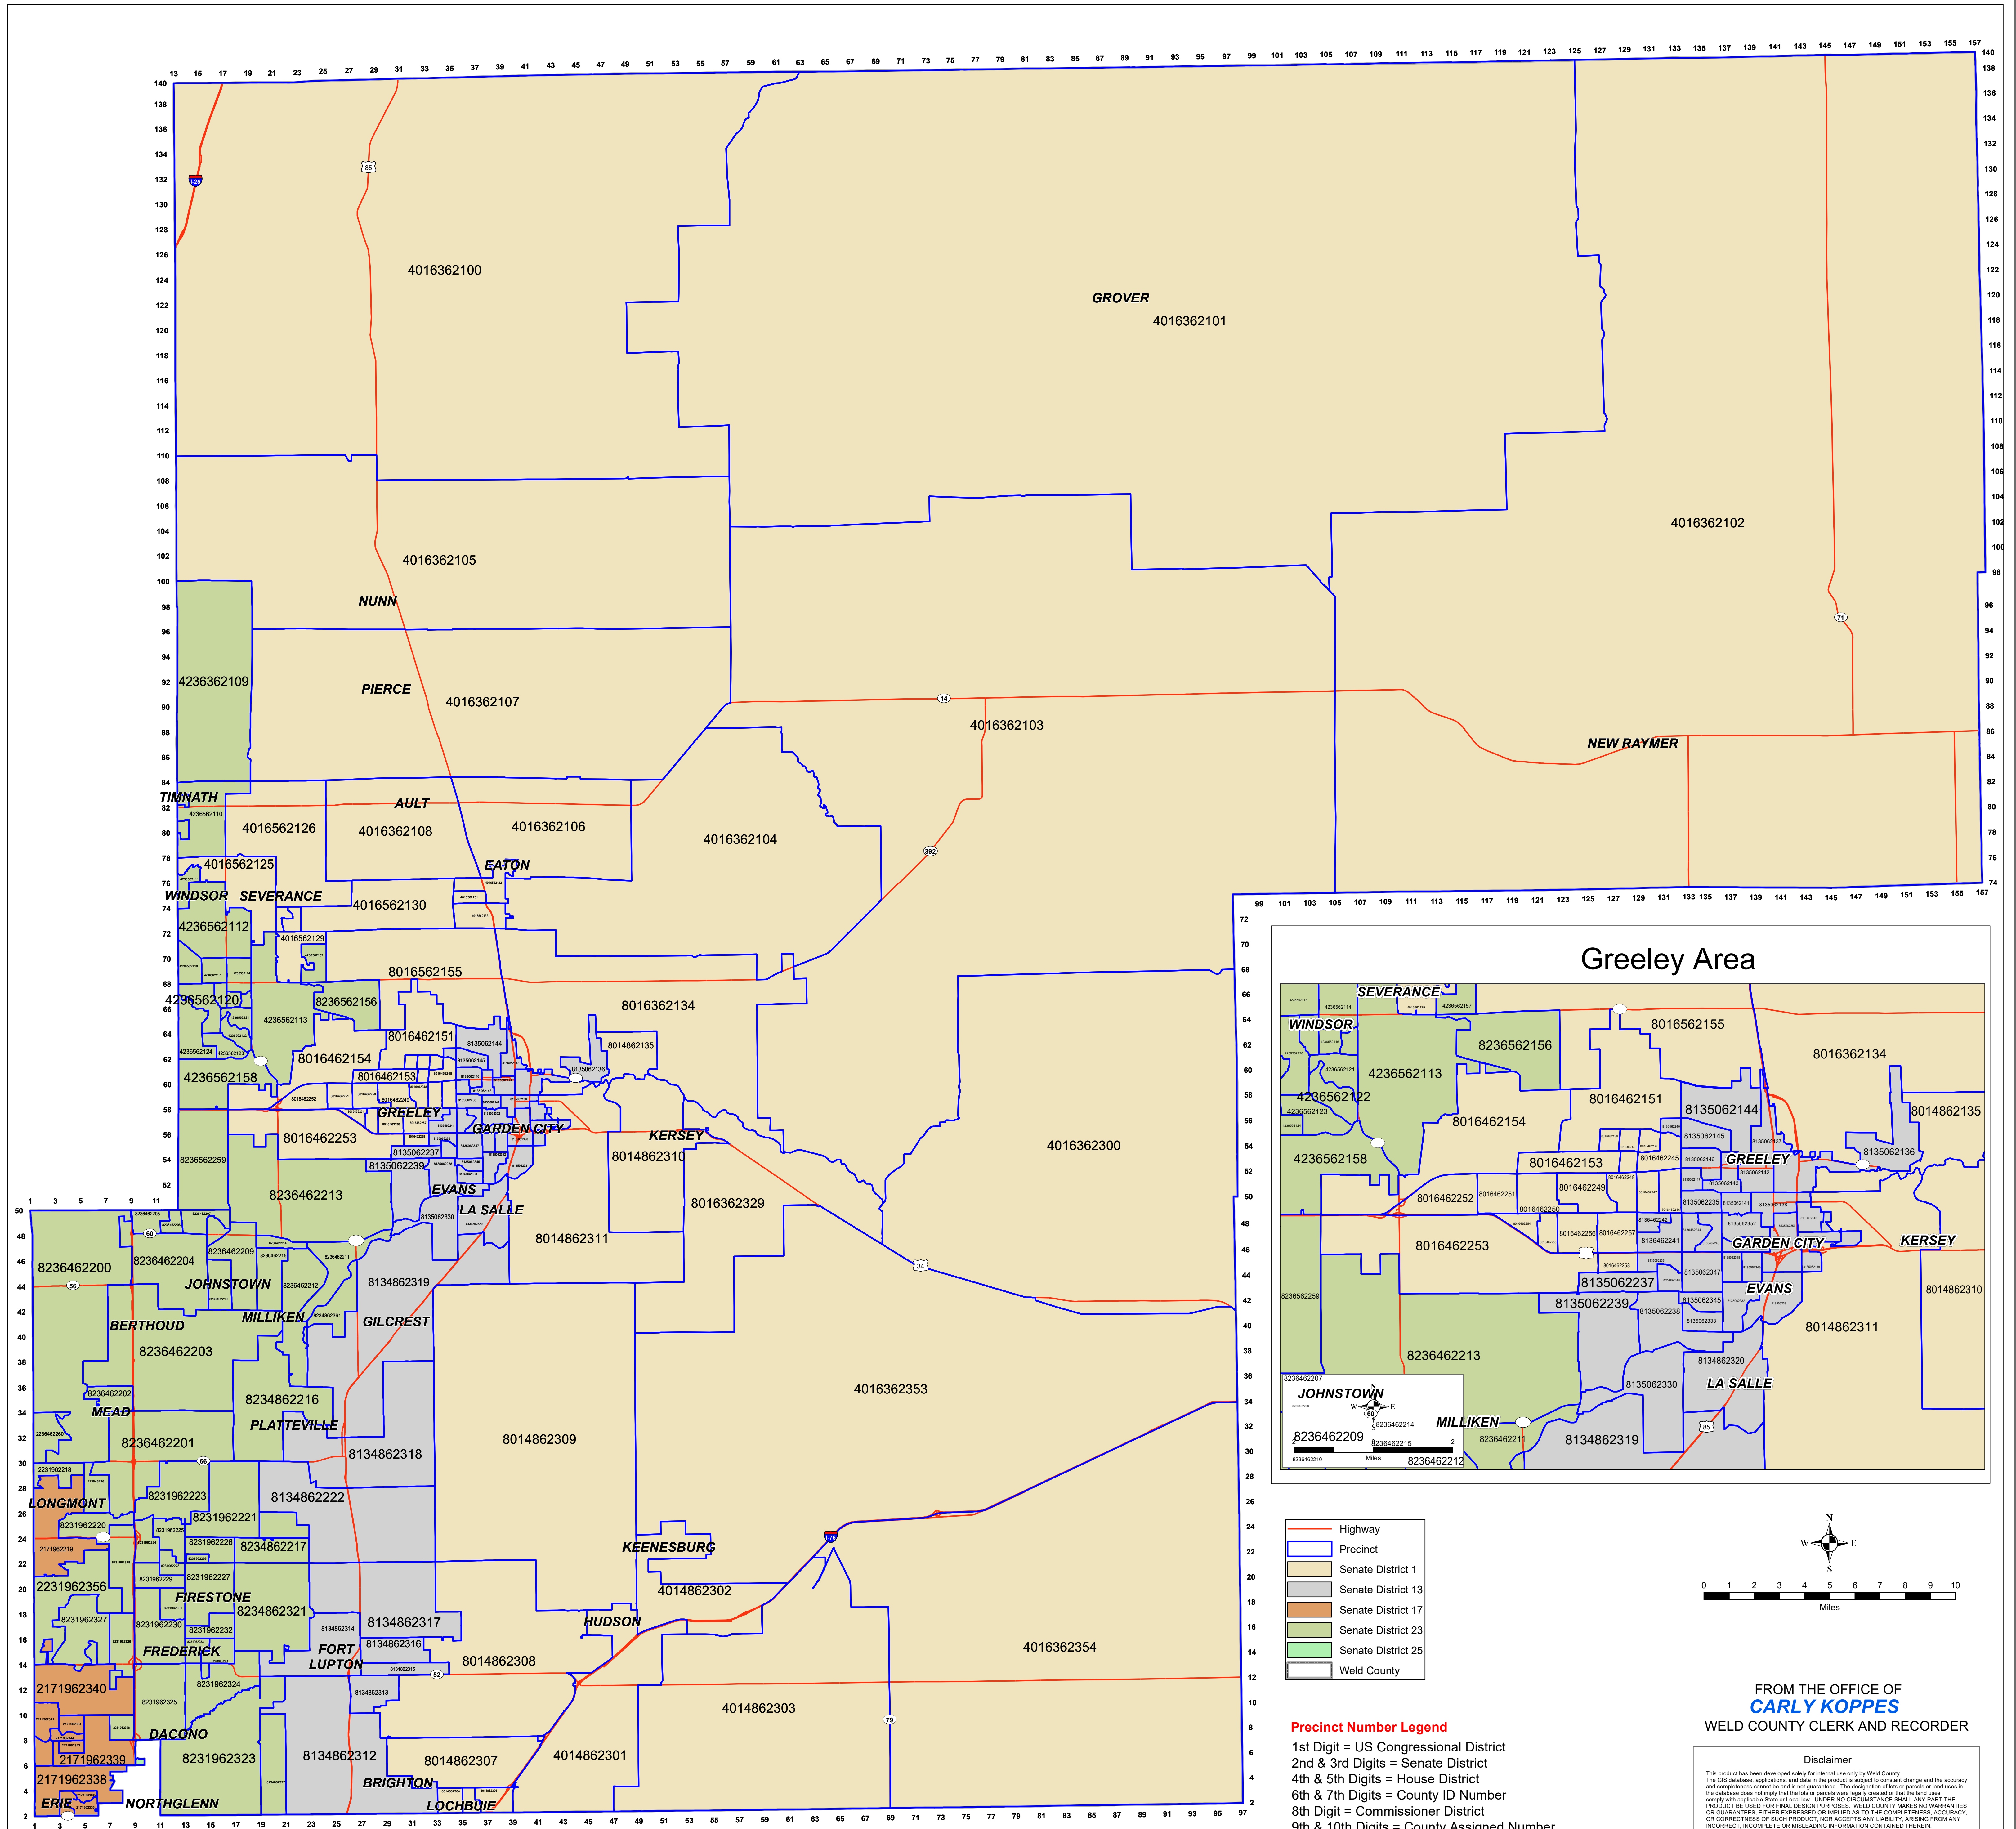

Weld County Senate Districts

- Highway
- Precinct
- Senate District 1
- Senate District 13
- Senate District 17
- Senate District 23
- Senate District 25
- Weld County

Precinct Number Legend
1st Digit = US Congressional District
2nd & 3rd Digits = Senate District
4th & 5th Digits = House District
6th & 7th Digits = County ID Number
8th Digit = Commissioner District
9th & 10th Digits = County Assigned Number

FROM THE OFFICE OF
CARLY KOPPES
WELD COUNTY CLERK AND RECORDER