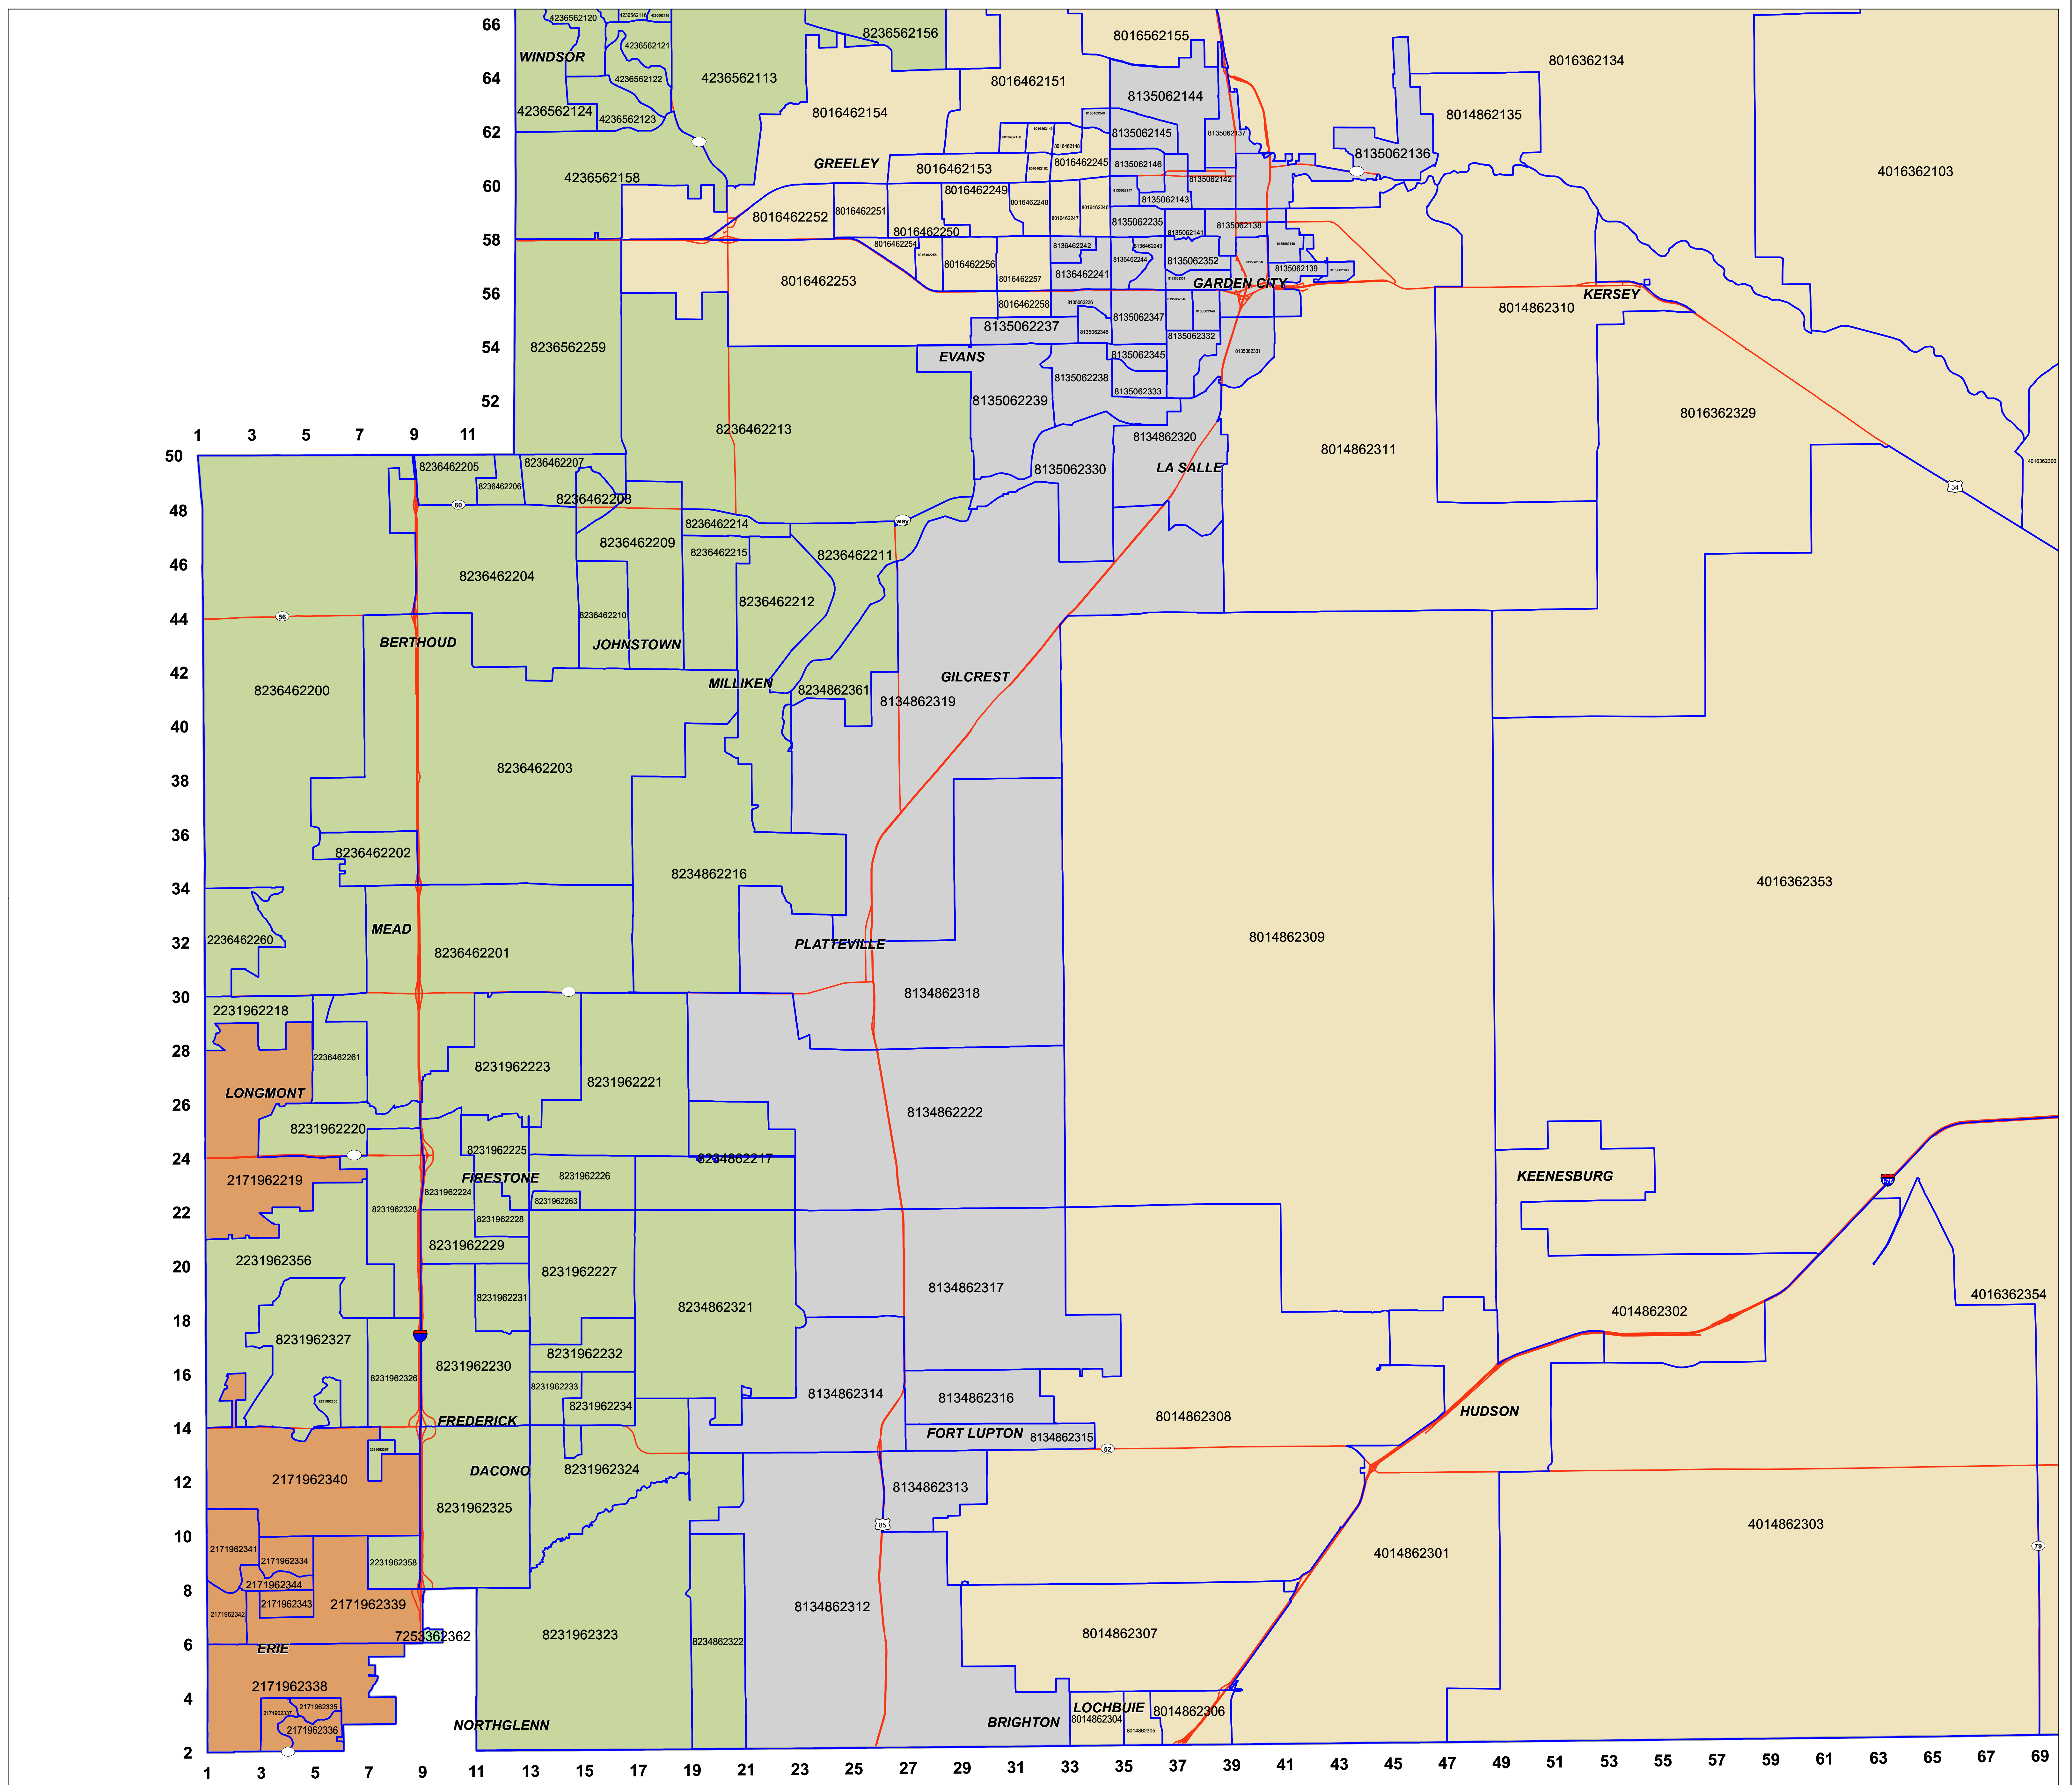

Weld County Senate District 13

 Senate District 1	 Precinct
 Senate District 13	 Weld County
 Senate District 17	 Highway
 Senate District 23	
 Senate District 25	

Precinct Number Legend

1st Digit = US Congressional District
2nd & 3rd Digits = Senate District
4th & 5th Digits = House District
6th & 7th Digits = County ID Number
8th Digit = Commissioner District
9th & 10th Digits = County Assigned Number

FROM THE OFFICE OF
CARLY KOPPES
WELD COUNTY CLERK AND RECORDER