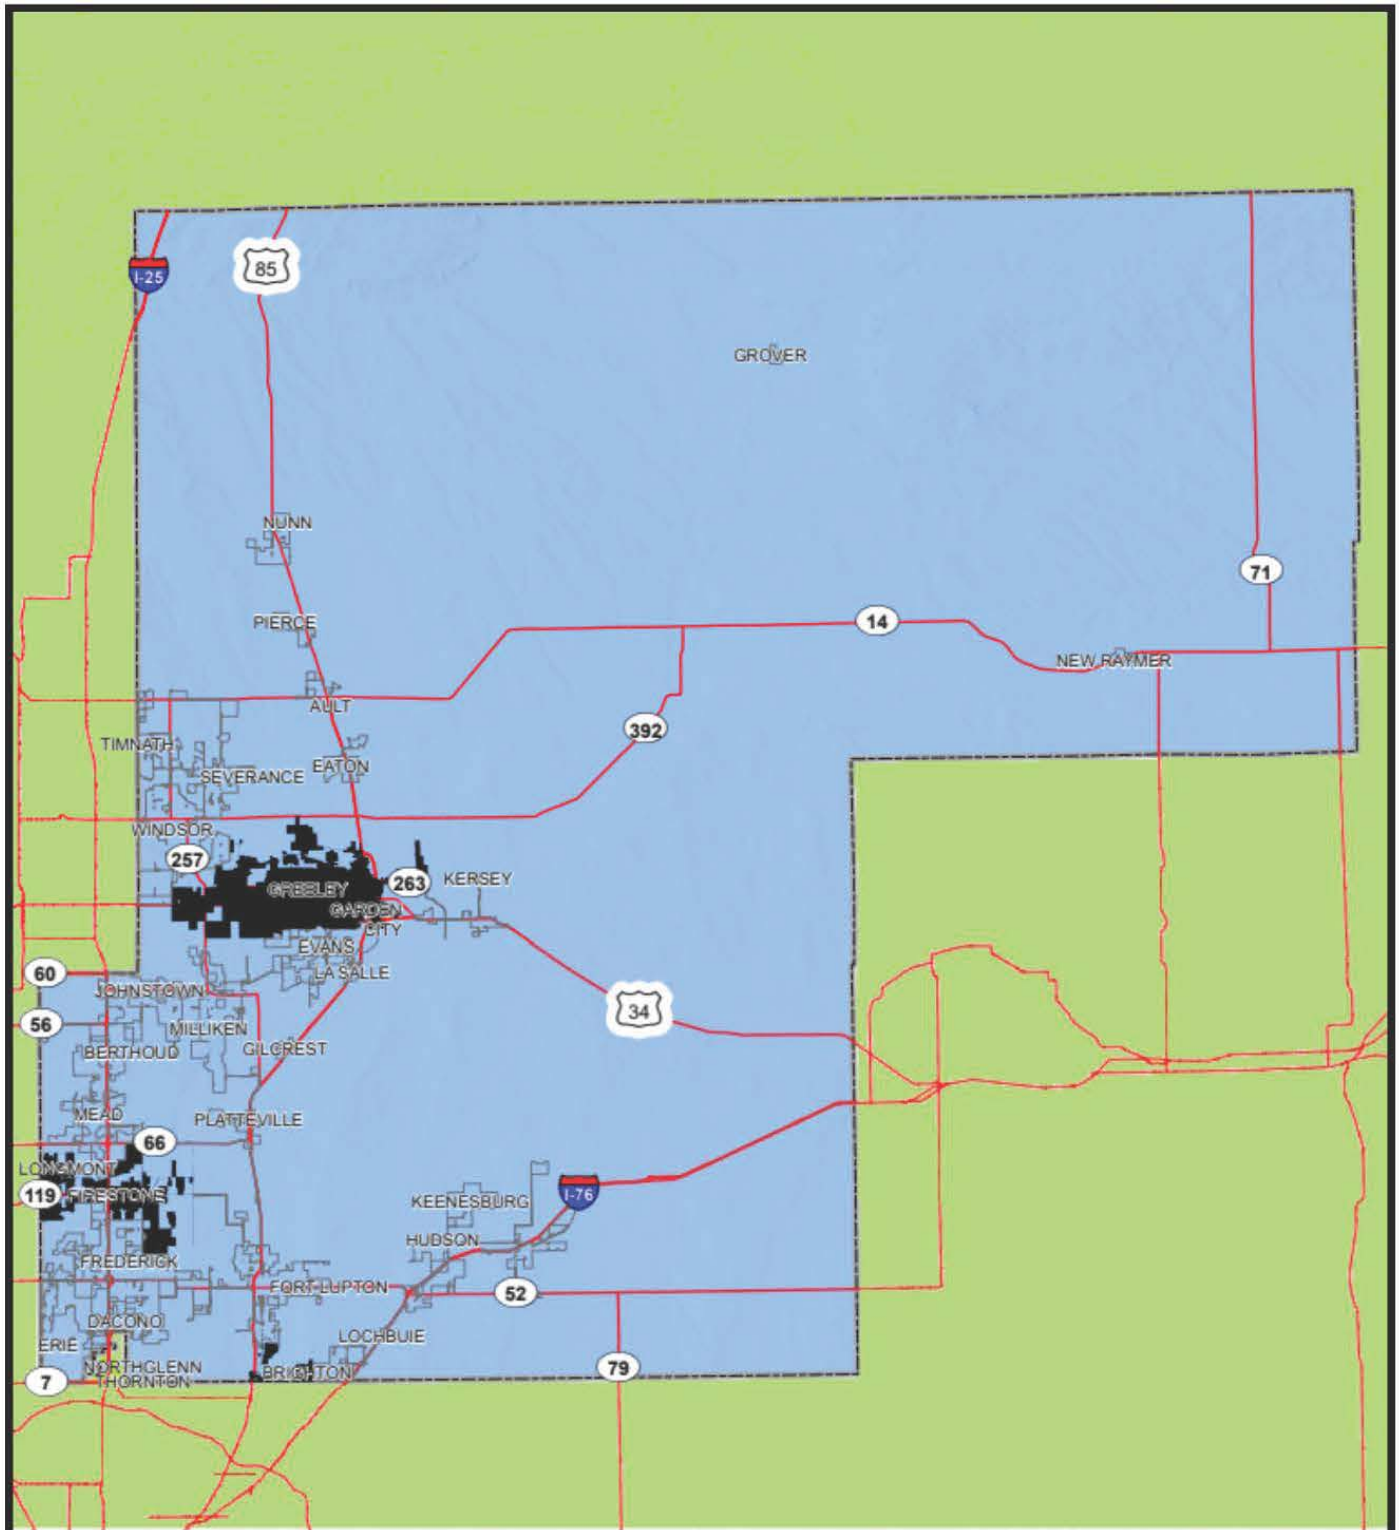

# 60+ RIDE SERVICE AREA MAP

## Weld County 60+ Ride Service Area

-  60+ Ride Service Area
-  County Boundary
-  State Highways

[www.60plusride.org](http://www.60plusride.org)

[Ashely@60plusride.org](mailto:Ashely@60plusride.org)