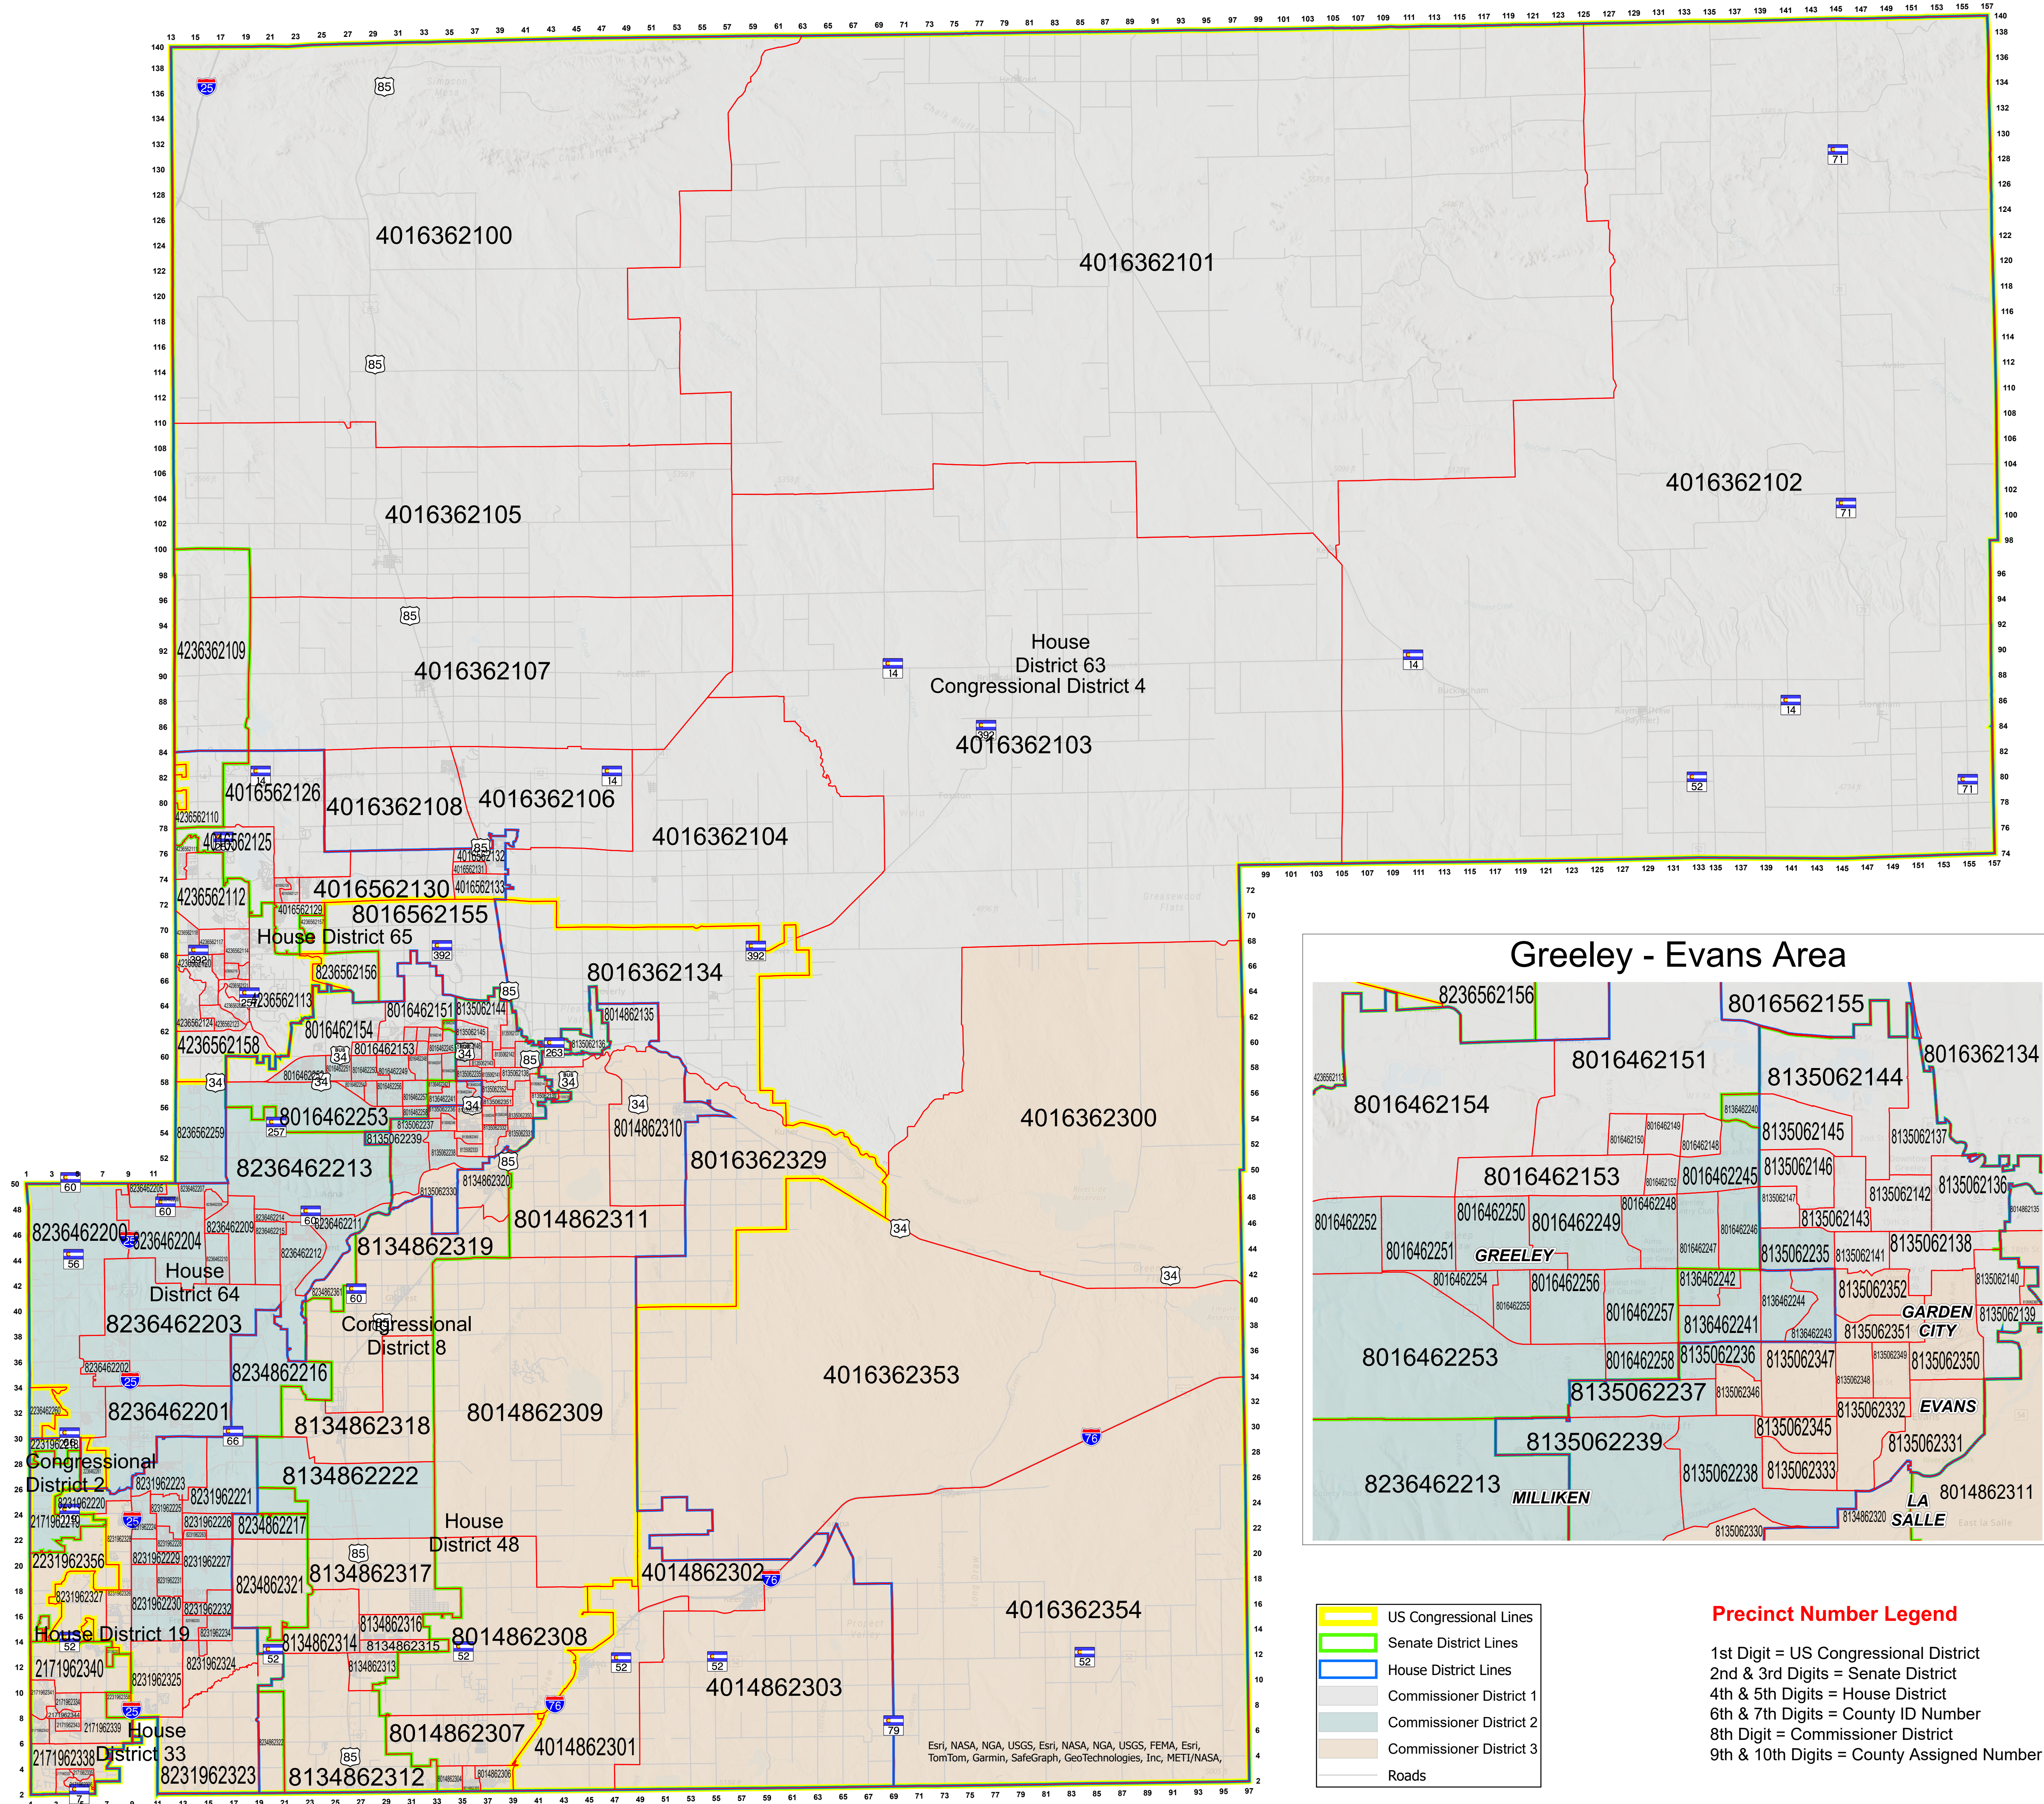

Weld County Precinct Map

Precinct Number Legend

1st Digit = US Congressional District
2nd & 3rd Digits = Senate District
4th & 5th Digits = House District
6th & 7th Digits = County ID Number
8th Digit = Commissioner District
9th & 10th Digits = County Assigned Number

FROM THE OFFICE OF
CARLY KOPPES
WELD COUNTY CLERK AND RECORDER