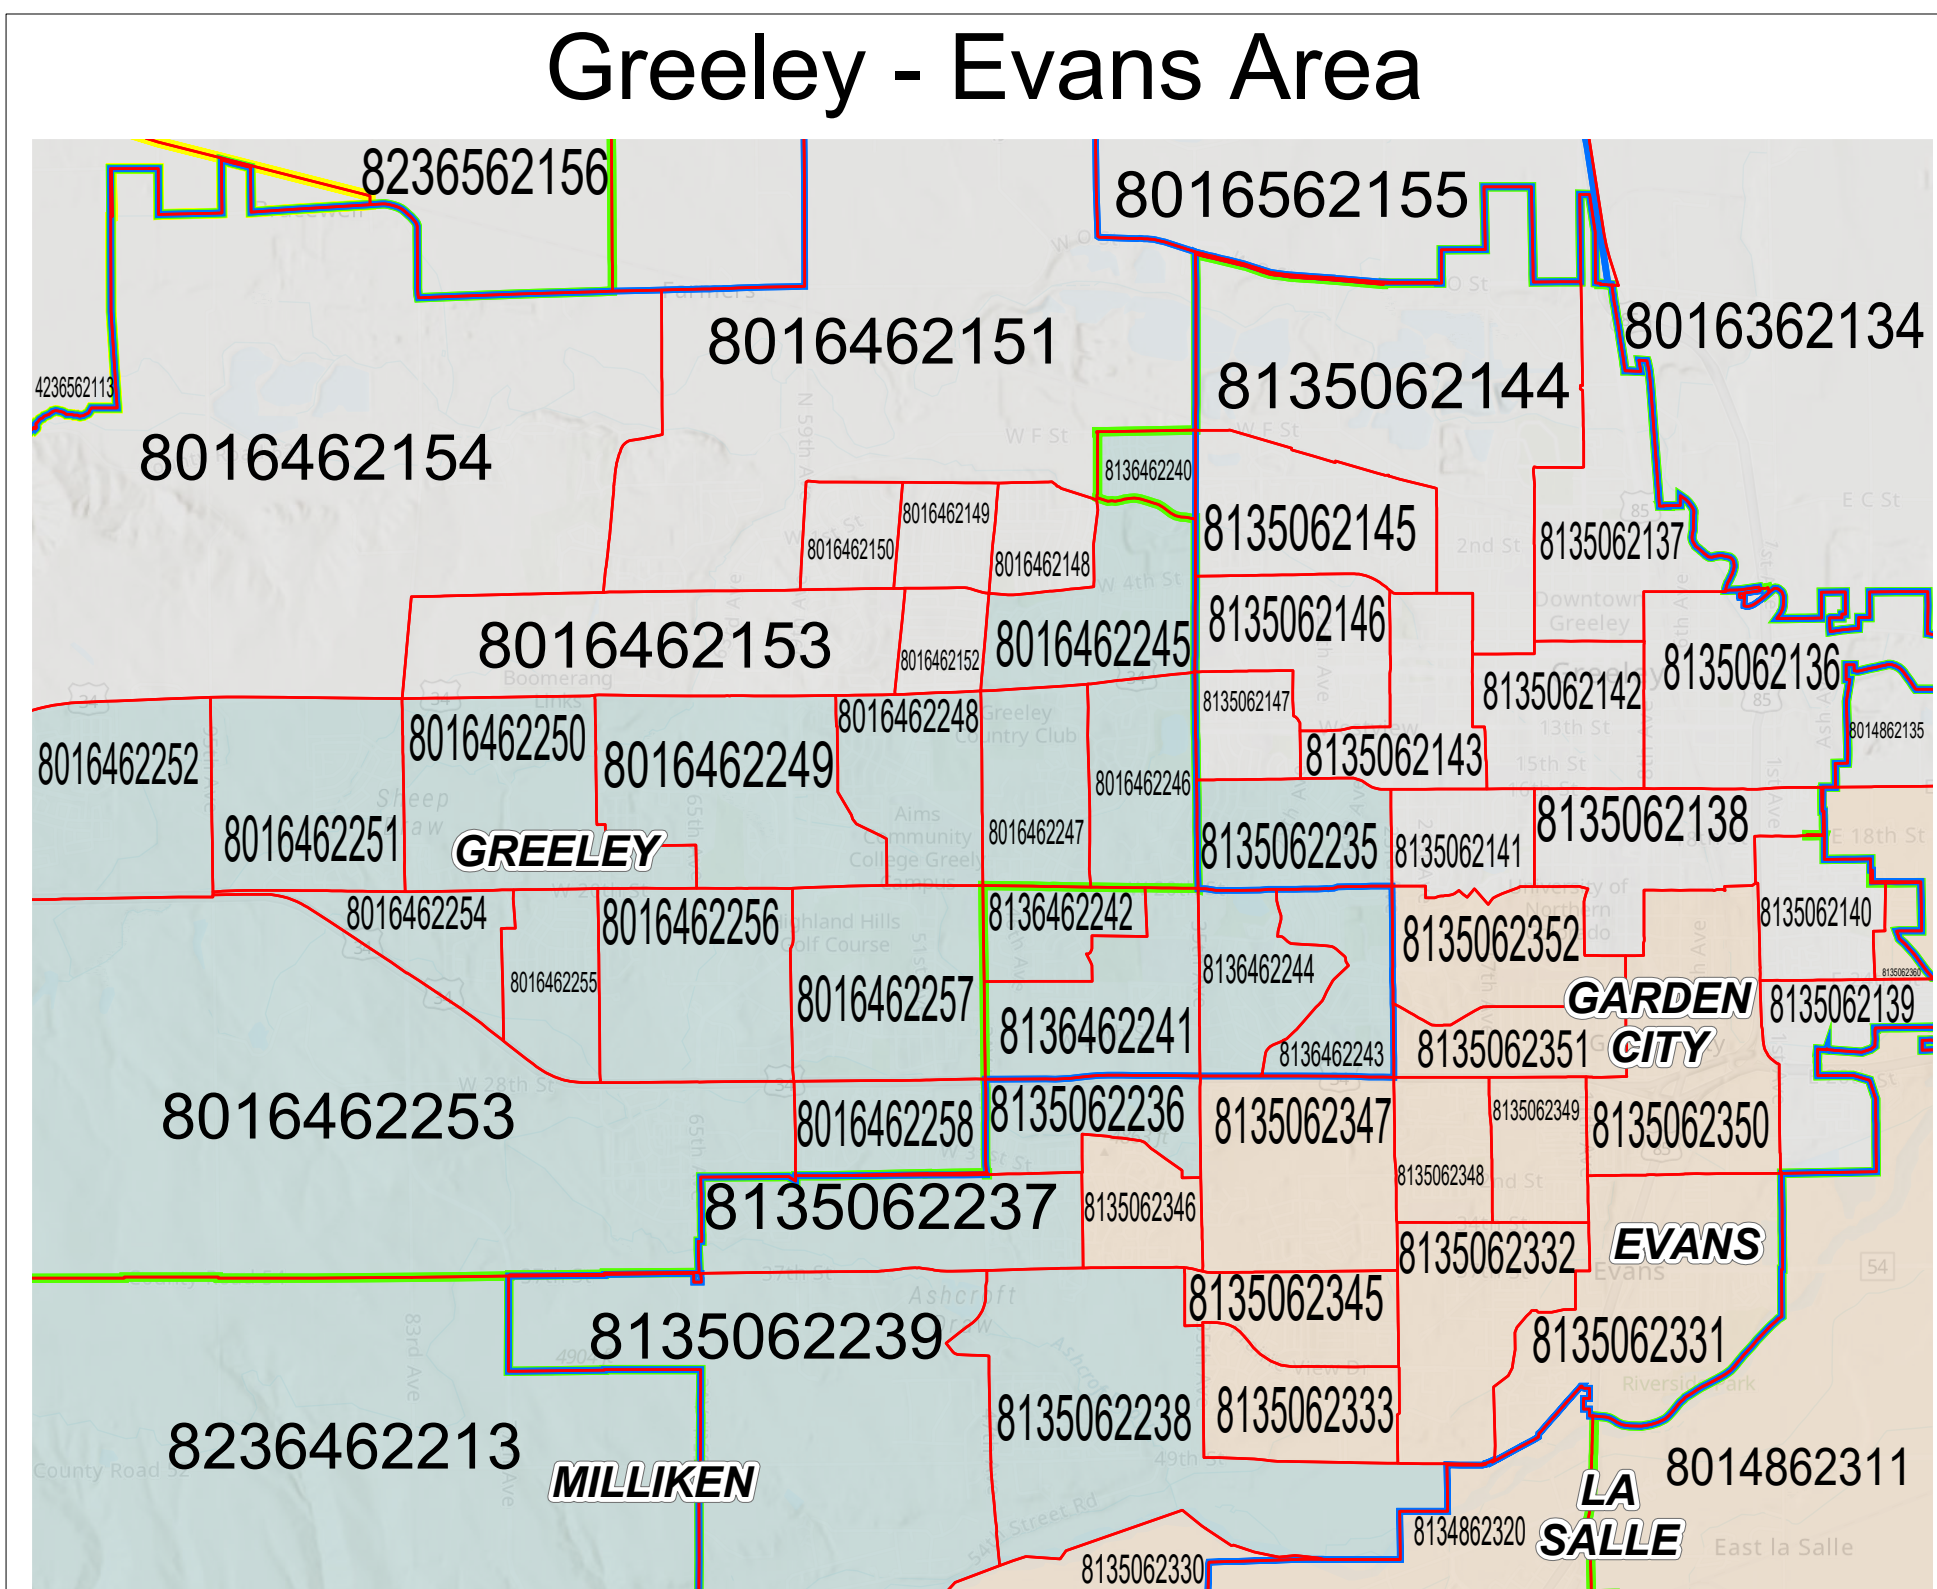

Weld County Precinct Map

Precinct Number Legend

1st Digit = US Congressional District
2nd & 3rd Digits = Senate District
4th & 5th Digits = House District
6th & 7th Digits = County ID Number
8th Digit = Commissioner District
9th & 10th Digits = County Assigned Number

FROM THE OFFICE OF
CARLY KOPPES
WELD COUNTY CLERK AND RECORDER