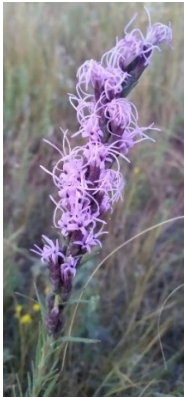

Top 12 Native Plants used for Landscaping in Weld County

For the Xeric landscaping that is popular in Colorado, more and more people are utilizing native plants in their yards. These plants are well adapted to our arid climate and won't add to the noxious weed situation. Common native plants used as ornamentals in Weld County include: Penstemons, Blanket Flower, Blue Flax, Scarlet Globe Mallow, Yarrow, Wild Bergamot, Mexican Hat, Lupine, Primrose, Spiderwort, Coreopsis and Gay Feather.

Blanket Flower

Scarlet Globe Mallow

Blue Flax

Wild Bergamot

Gay Feather

Lupine

Mexican Hat

Yarrow