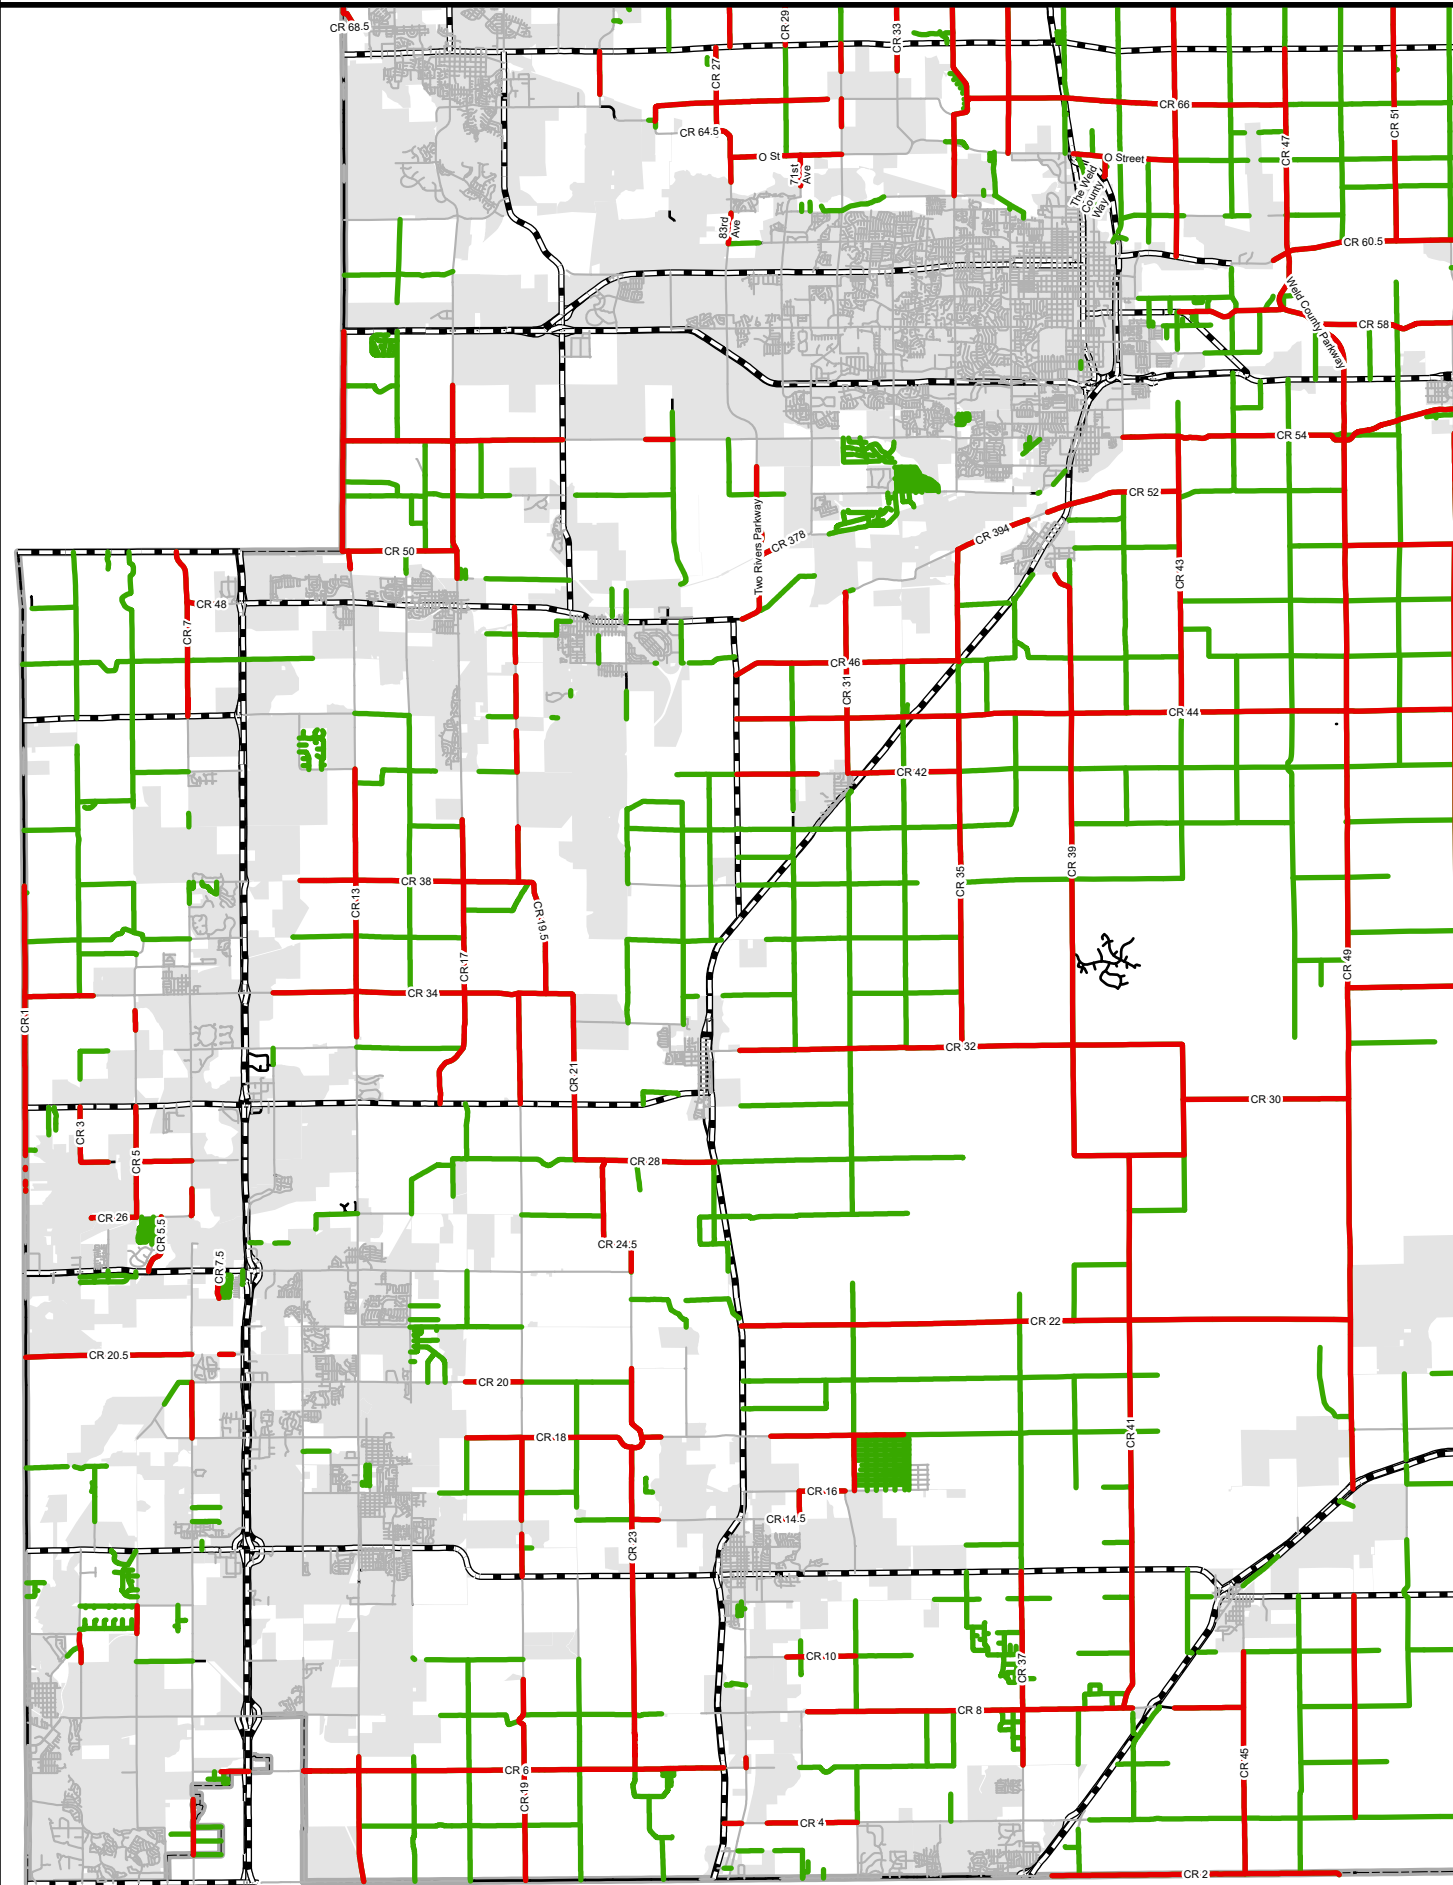

Weld County 2024 Primary and Secondary Roads Map

- Primary Road
- Secondary Road
- City Limits
- County Boundary

10 Miles

This product has been developed solely for internal use only by Weld County. The GIS database and data in the product is subject to constant change and the accuracy and completeness cannot be and is not guaranteed. UNDER NO CIRCUMSTANCE SHALL THE PRODUCT BE USED FOR FINAL DESIGN PURPOSES. WELD COUNTY MAKES NO WARRANTIES OR GUARANTEES, EITHER EXPRESSED OR IMPLIED AS TO THE COMPLETENESS, ACCURACY, OR CORRECTNESS OF SUCH PRODUCT, NOR ACCEPTS ANY LIABILITY ARISING FROM ANY INCORRECT, INCOMPLETE, OR MISLEADING INFORMATION CONTAINED THEREIN. No part of the product may be copied, reproduced or transmitted in any form or by any means whatsoever, including, but not limited to, electronic, mechanical, photocopying, recording, scanning, or by any information retrieval system or any non-approved purpose without the express written consent of Weld County.