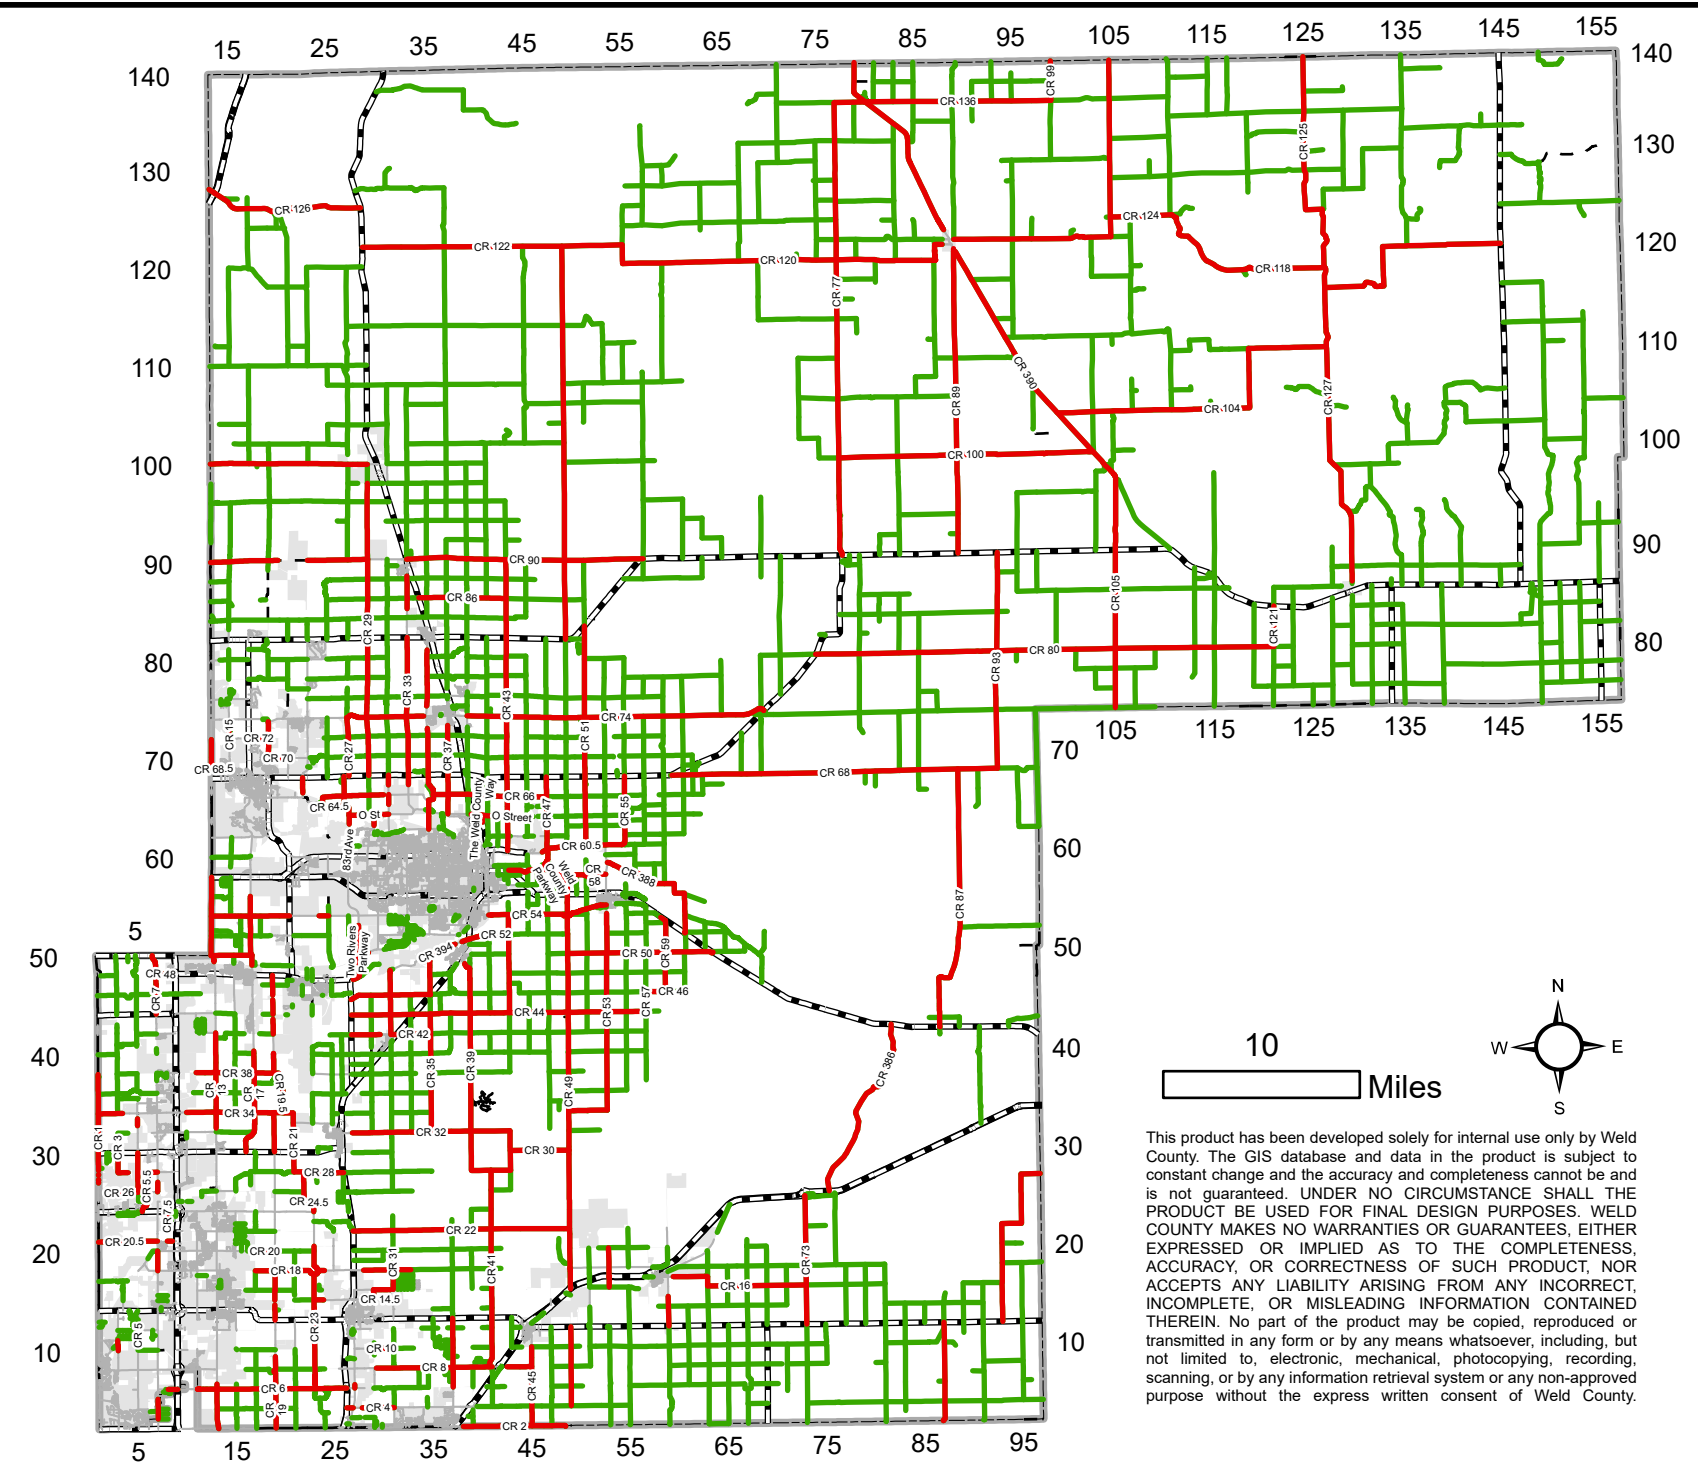

Weld County 2024 Primary and Secondary Roads Map

- Primary Road
- Secondary Road
- City Limits
- County Boundary

10 Miles

This product has been developed solely for internal use only by Weld County. The GIS database and data in the product is subject to constant change and the accuracy and completeness cannot be and is not guaranteed. UNDER NO CIRCUMSTANCE SHALL THE PRODUCT BE USED FOR FINAL DESIGN PURPOSES. WELD COUNTY MAKES NO WARRANTIES OR GUARANTEES, EITHER EXPRESSED OR IMPLIED AS TO THE COMPLETENESS, ACCURACY, OR CORRECTNESS OF SUCH PRODUCT, NOR ACCEPTS ANY LIABILITY ARISING FROM ANY INCORRECT, INCOMPLETE, OR MISLEADING INFORMATION CONTAINED THEREIN. No part of the product may be copied, reproduced or transmitted in any form or by any means whatsoever, including, but not limited to, electronic, mechanical, photocopying, recording, scanning, or by any information retrieval system or any non-approved purpose without the express written consent of Weld County.