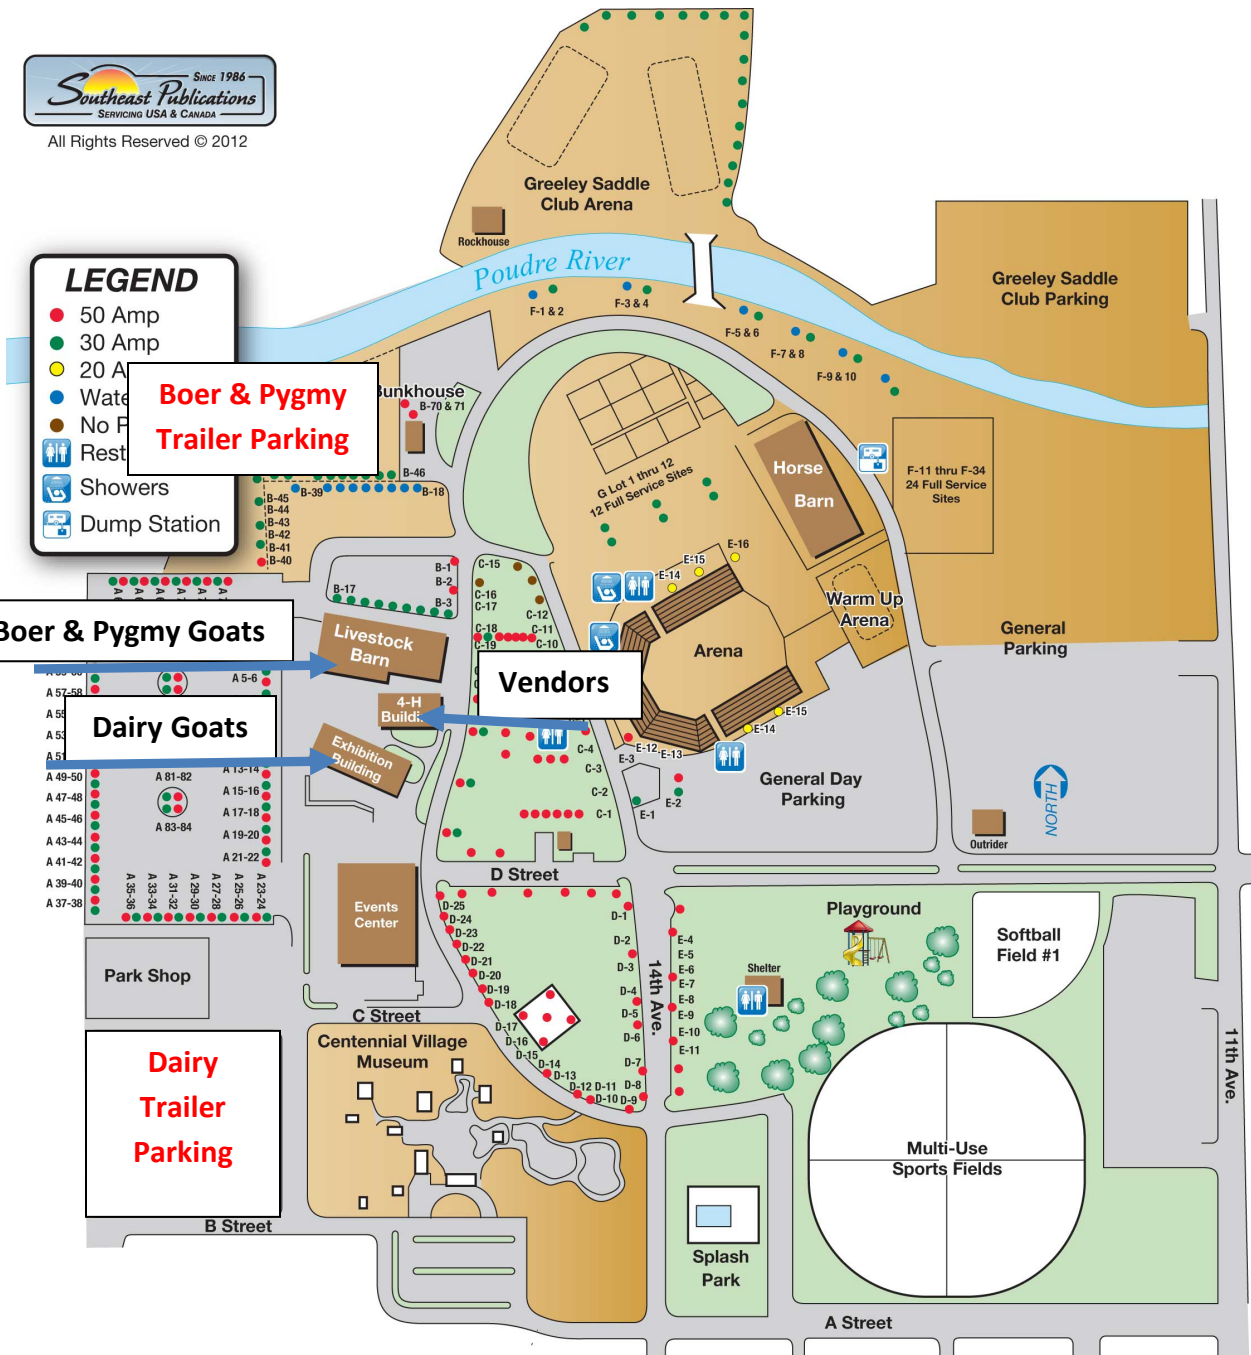

# Weld County Goat Extravaganza

## Island Grove Regional Park

**Suggested Trailer Parking  
for Boers, Dairy and  
Pygmy Goats**